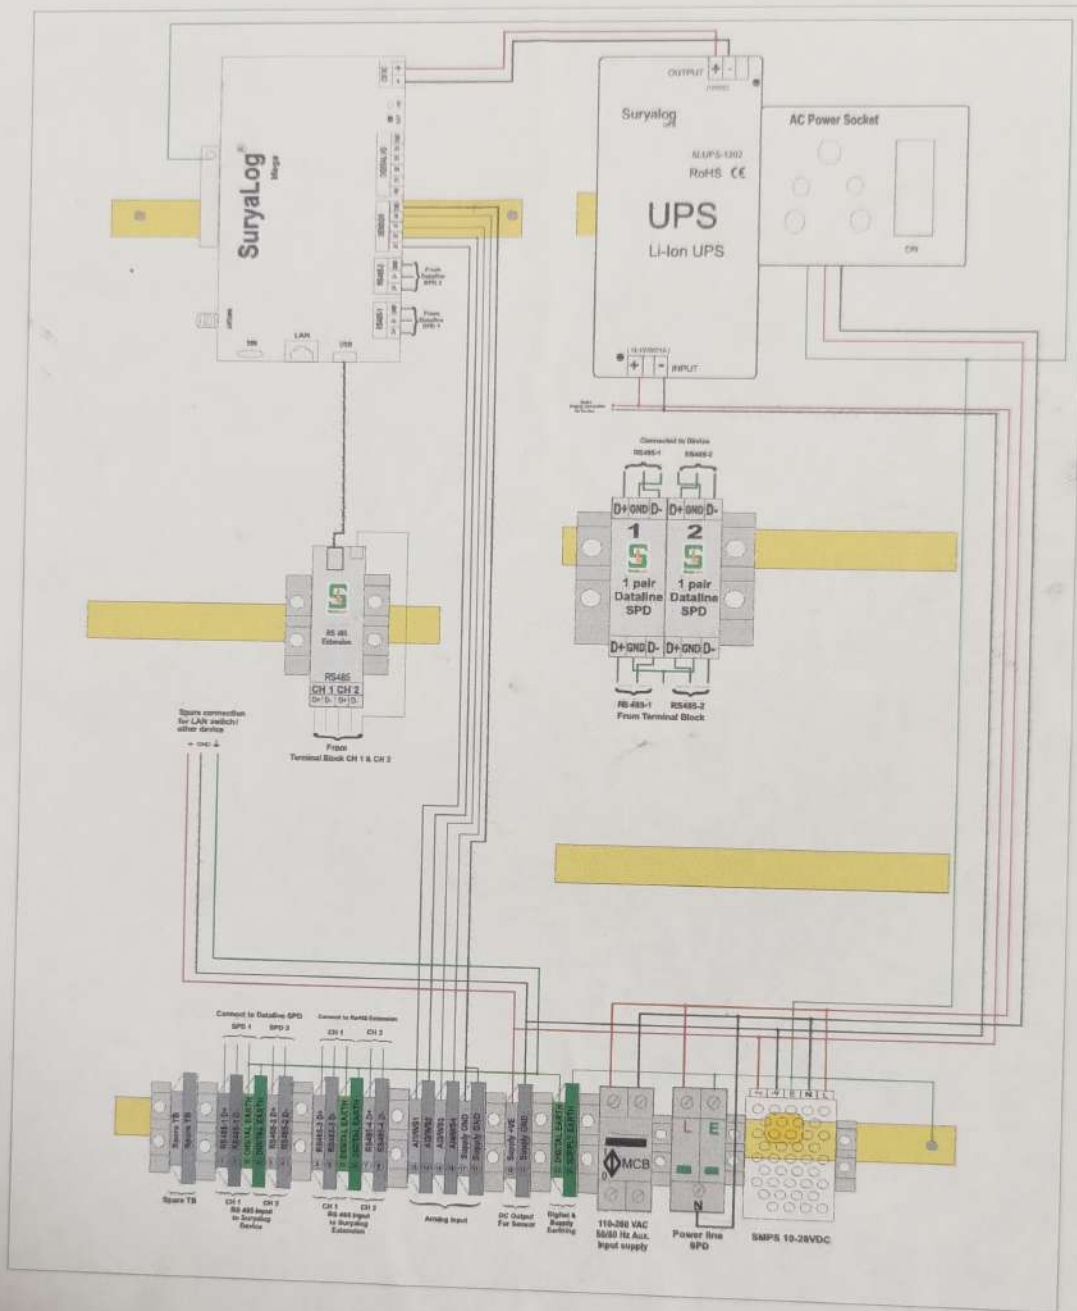

SuryaLog[®]

(Monitoring and controlling with AI)

Suryalog Enclosure Wiring Diagram

R3R_L228_2DPUXXXEXX

SuryaLogix Pvt. Ltd.
Suryalogix Cluster, Floor No. 1, Survey no. 14, Near of Hotel Mohit,
Dhadge Industrial Estate, Sinhadag Road, Nanded Phata,
Pune, Maharashtra, 411041